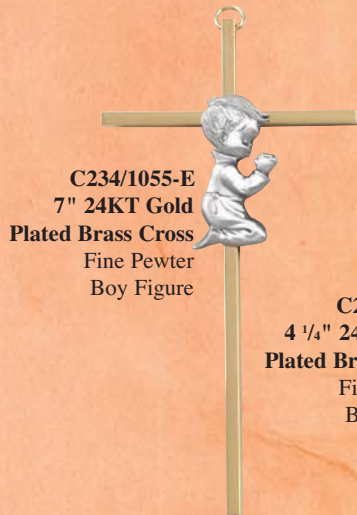

C234/555-E
4 1/4" 24KT Gold
Plated Brass Cross
Fine Pewter
Boy Figure

C234/1055-E
7" 24KT Gold
Plated Brass Cross
Fine Pewter
Boy Figure