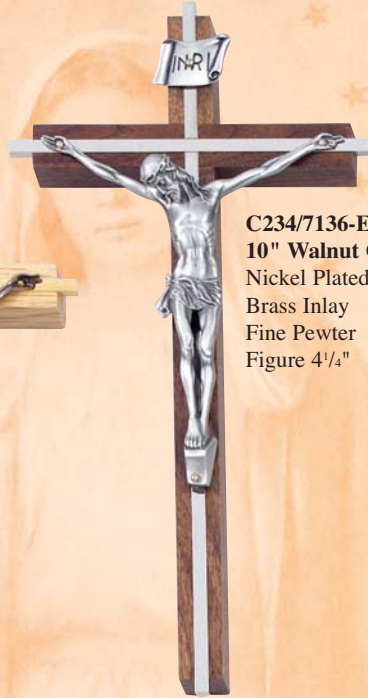

C234/756-E
10" 24KT. Gold
Plated Brass Cross
Fine Pewter Praying
Hands

C234/750-E
7" 24KT. Gold
Plated Brass Cross
Fine Pewter Praying
Hands

Deluxe Walnut and Oak Crucifixes

Supplied Gift Boxed

C234/7135-K
10" Walnut Cross
24 KT. Gold
Plated Brass Inlay
Fine Pewter
Figure 4 1/4"
Figure - Plated
Antique Bronze

C234/8935-K
10" Oak Cross
24 KT. Gold Plated
Brass Inlay
Fine Pewter
Figure 4 1/4"
Figure - Plated
Antique Bronze

C234/7136-E
10" Walnut Cross
Nickel Plated
Brass Inlay
Fine Pewter
Figure 4 1/4"

**Holy Shroud
Crucifix**