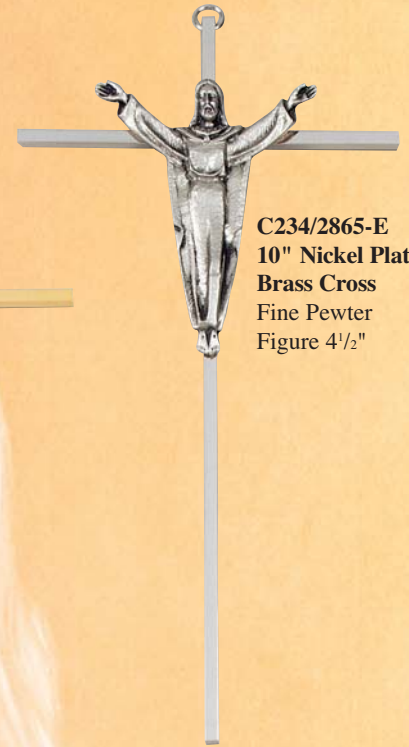

C234/800-E
9" 24KT. Gold
Plated Brass Cross
Fine Pewter
Figure 4"

C234/810-K
10" 24KT. Gold
Plated Brass Cross
Fine Pewter
Figure 4 1/2"
Figure - Plated
Antique Bronze

C234/856-K
10" 24KT. Gold
Plated Brass Cross
Fine Pewter
Figure 3 1/2"
Figure - Plated
Antique Bronze

Risen Christ and Traditional Crucifixes

Supplied Gift Boxed

C234/2830-E
10" 24KT Gold
Plated Brass Cross
Fine Pewter
Figure 4 1/2"

C234/2831-E
10" Nickel
Plated Brass Cross
Fine Pewter
Figure 4 1/2"

C234/2855-E
10" 24KT. Gold
Plated Brass Cross
Fine Pewter
Figure 4 1/2"

C234/2865-E
10" Nickel Plated
Brass Cross
Fine Pewter
Figure 4 1/2"

C234/2843-E
10" Nickel
Plated Brass Cross
Fine Pewter
Figure 3 1/2"

C234/862-E
7" 24KT. Gold
Plated Brass Cross
Fine Pewter
Figure 3 1/2"