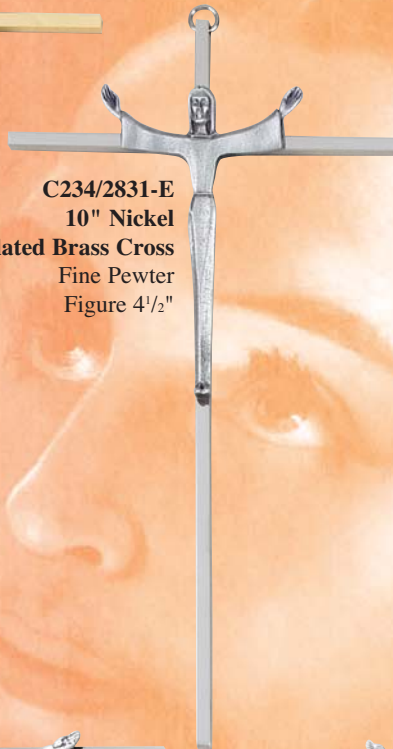

C234/2855-E
10" 24KT. Gold
Plated Brass Cross
Fine Pewter
Figure 4 1/2"

C234/2831-E
10" Nickel
Plated Brass Cross
Fine Pewter
Figure 4 1/2"