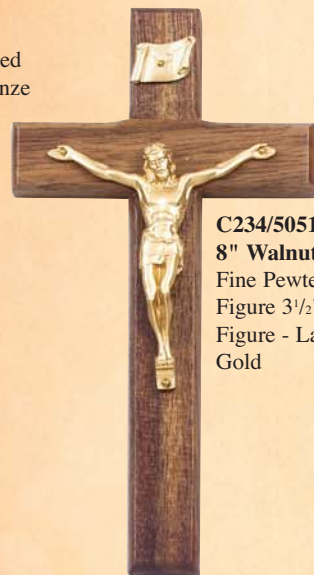

C234/5051-A
8" Walnut Cross
Fine Pewter
Figure 3 1/2"
Figure - Lacquered
Gold