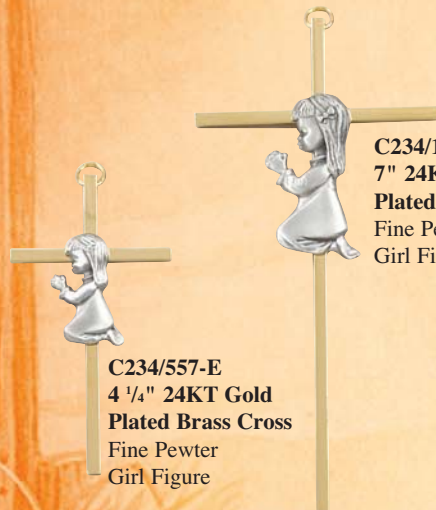

C234/1057-E
7" 24KT Gold
Plated Brass Cross
Fine Pewter
Girl Figure

C234/557-E
4 1/4" 24KT Gold
Plated Brass Cross
Fine Pewter
Girl Figure