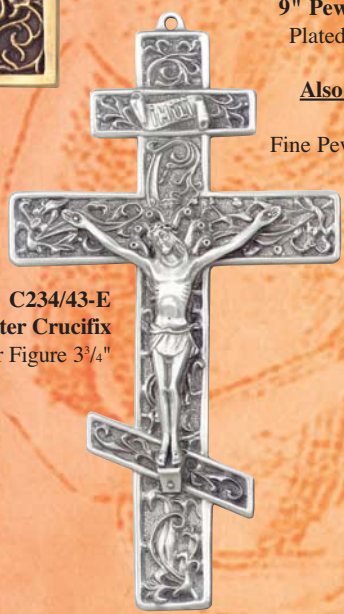

C234/742-K
9" Pewter Cross
Plated - Antique
Bronze
Also Available
JC-743-E
Fine Pewter Cross

C234/43-E
8 1/2" Pewter Crucifix
Fine Pewter Figure 3 3/4"