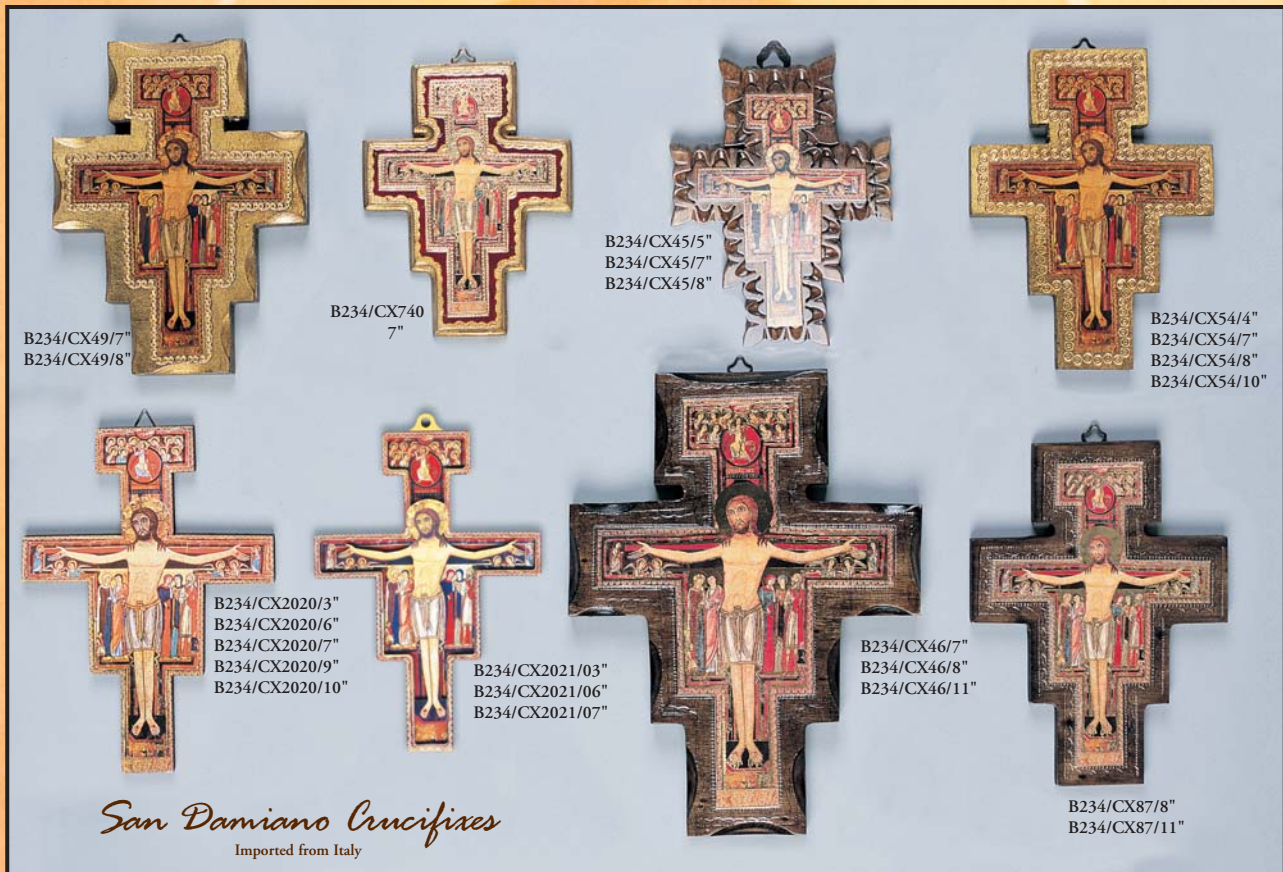

B237/28S
104X135mm / 32 Page

Bulk Prices Available Minimum Order 12 pcs

Wooden Wall Crosses

Made in Italy
CX50 - 6" | CX 52 - 8.25"

B234/CX50PJ
B234/CX52PJ

B234/CX50PB
B234/CX52PB

B234/CX50PJC
B234/CX52PJC

B234/CX50BEN
B234/CX52BEN