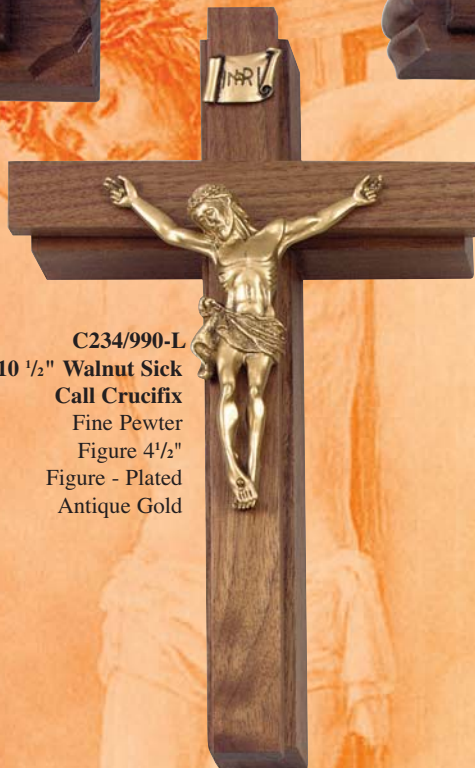

C234/43-E
8 1/2" Pewter Crucifix
Fine Pewter Figure 3 3/4"

C234/43-K
8 1/2" Pewter Crucifix
Fine Pewter Figure 3 3/4"
Plated - Antique Bronze

Supplied Gift Boxed

C234/9153-E
12 3/4" Walnut Sick
Call Crucifix
Fine Pewter
Figure 5"
Also Available
JC-9153-K
Antique Bronze
Pewter Figure