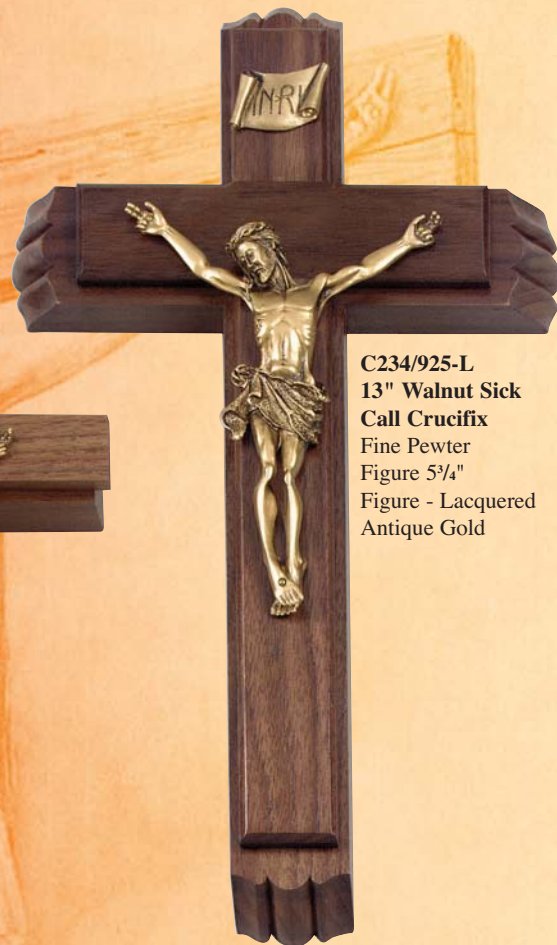

C234/925-L
13" Walnut Sick
Call Crucifix
Fine Pewter
Figure 5 3/4"
Figure - Lacquered
Antique Gold