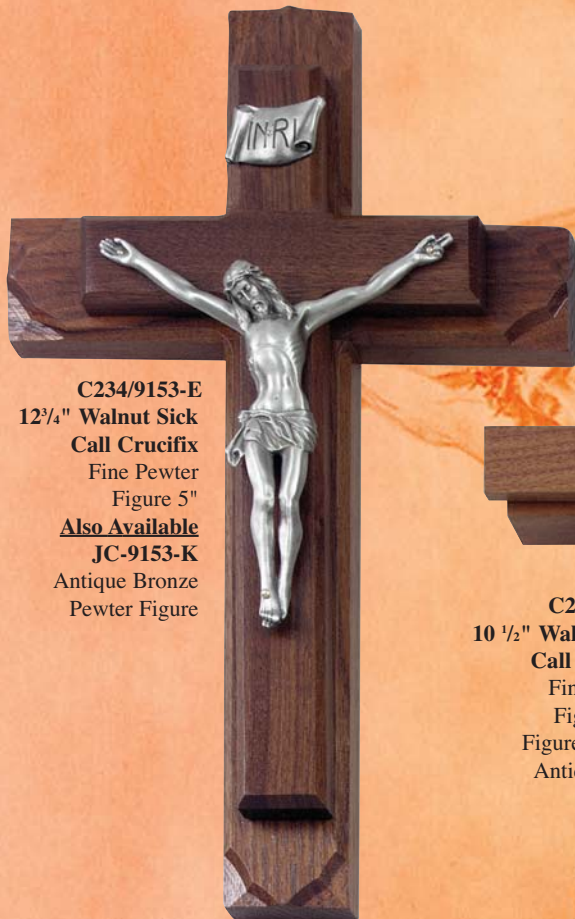

C234/990-L
10 1/2" Walnut Sick
Call Crucifix
Fine Pewter
Figure 4 1/2"
Figure - Plated
Antique Gold

Supplied Gift Boxed

C234/9153-E
12 3/4" Walnut Sick
Call Crucifix
Fine Pewter
Figure 5"
Also Available
JC-9153-K
Antique Bronze
Pewter Figure