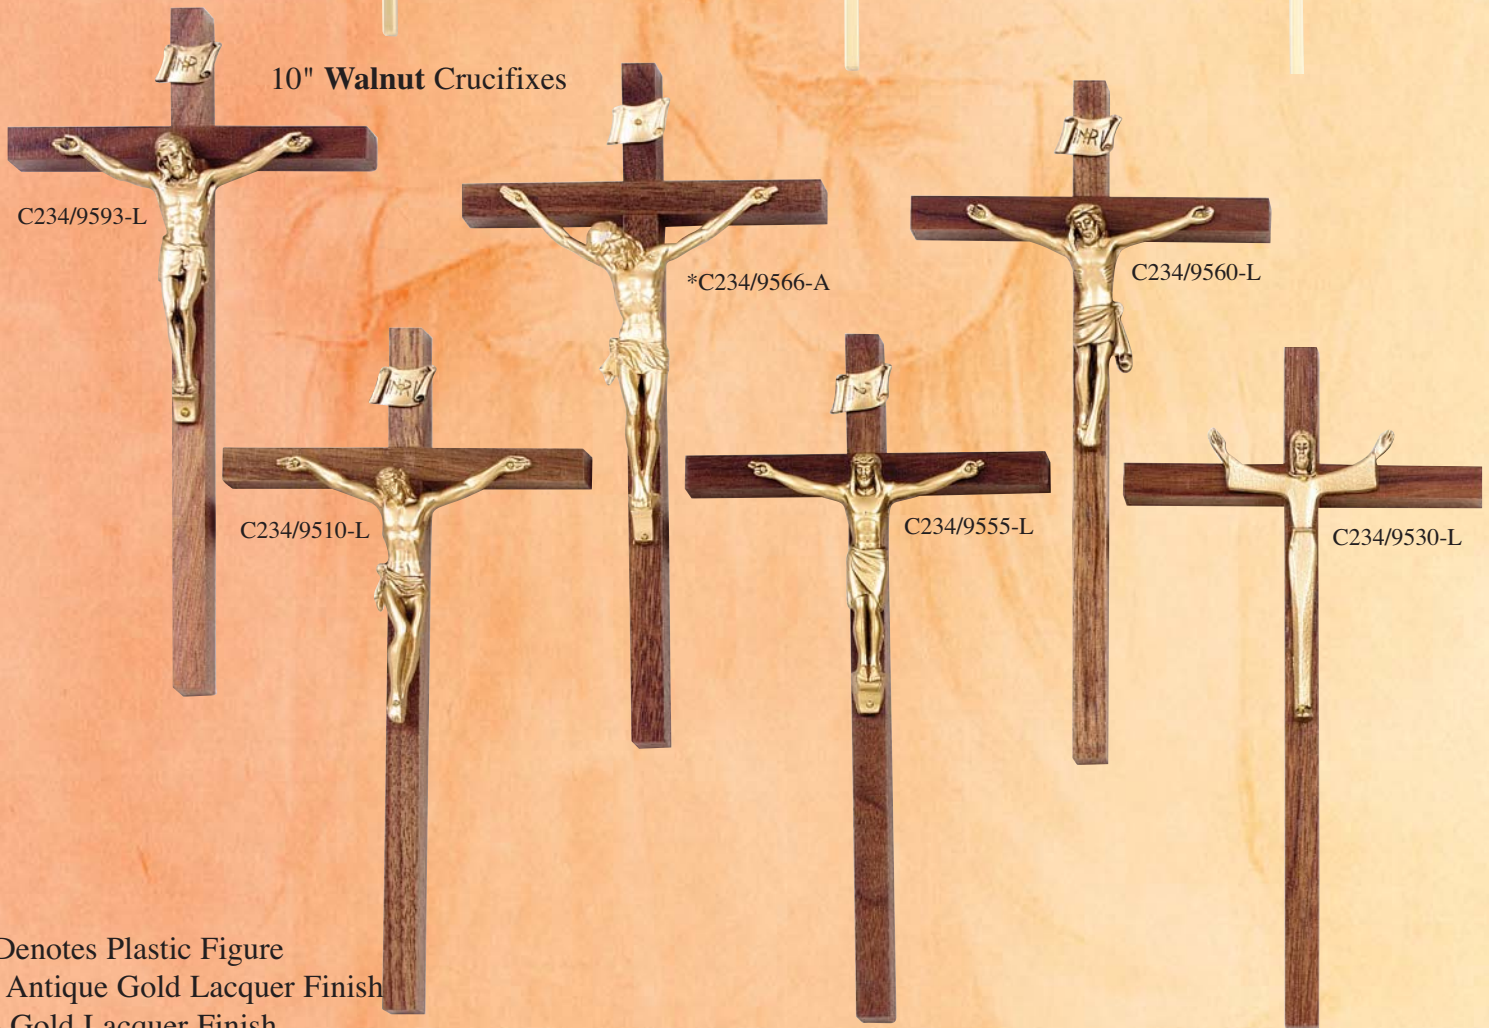

C234/864-E
7" 24KT. Nickel
Plated Brass Cross
Fine Pewter
Figure 3"

Best Value Crucifixes

Supplied in Folding Gift Boxed

10" 24KT. Gold Plated Brass Crucifixes

10" Walnut Crucifixes

* Denotes Plastic Figure
 L- Antique Gold Lacquer Finish
 A- Gold Lacquer Finish