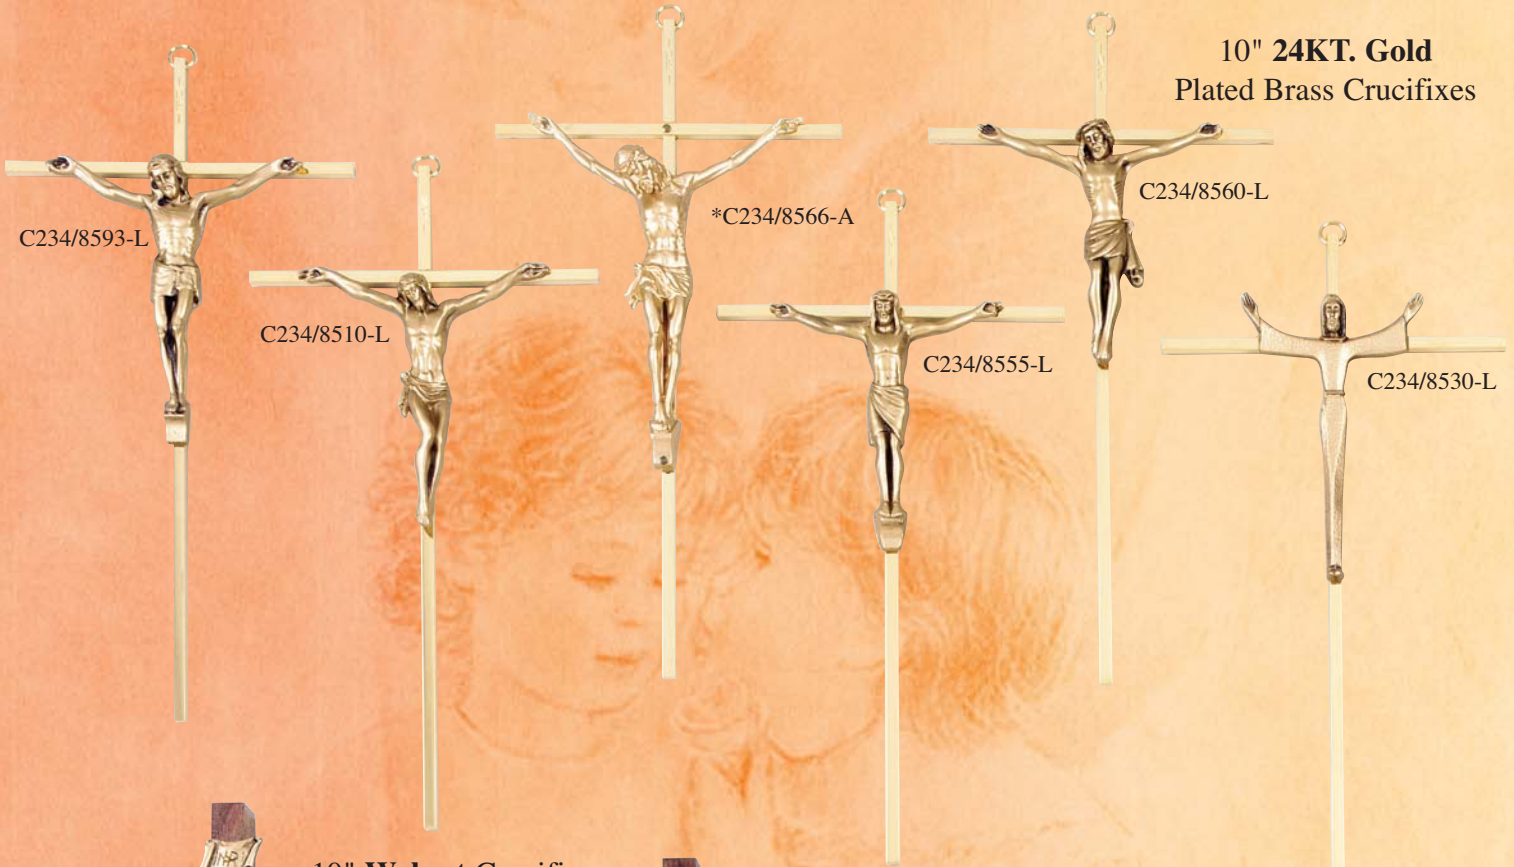

Best Value Crucifixes

Supplied in Folding Gift Boxed

10" 24KT. Gold Plated Brass Crucifixes