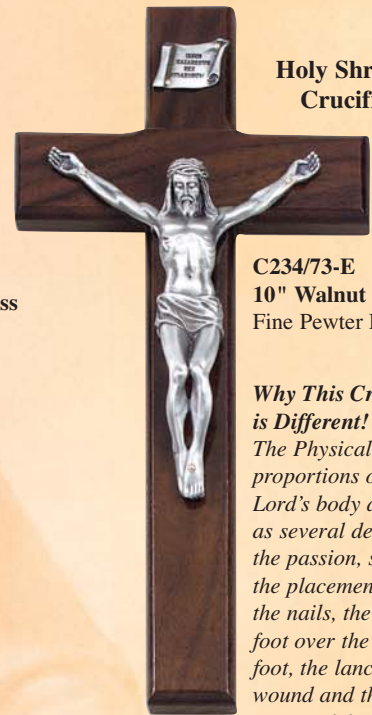

**Holy Shroud
Crucifix**

C234/73-E
10" Walnut Cross
Fine Pewter Figure