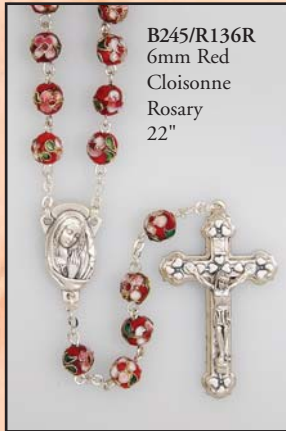

Bulk Prices Available Minimum Order 12 pcs

B245/136BL  
6mm Blue  
Cloisonne  
Rosary  
22"

B245/R136R  
6mm Red  
Cloisonne  
Rosary  
22"

B245/138BL  
7mm Blue  
23"

B245/976BL  
7mm Blue  
22"

Divine  
Mercy  
Rosary

**B245/687 WH**  
7mm Oval bead with delicate gold striping. 23" gold plated, twisted wire chain. Specify bead: WH.

**B245/589SCL**  
8mm Heart shape, AB glass bead. 19" Gold plated chain. Specify chain and bead colors: G PK, G WH, S PK, S WH.