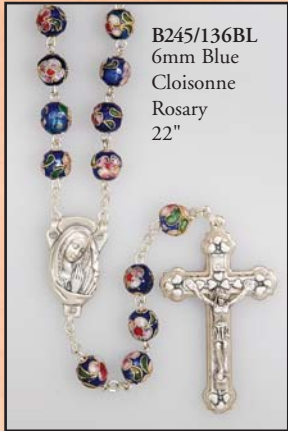

Bulk Prices Available Minimum Order 12 pcs

B245/136BL  
6mm Blue  
Cloisonne  
Rosary  
22"

B245/R136R  
6mm Red  
Cloisonne  
Rosary  
22"

B245/138BL  
7mm Blue  
23"

B245/976BL  
7mm Blue  
22"

Divine  
Mercy  
Rosary

**B245/687 WH**  
7mm Oval bead with delicate gold striping. 23" gold plated, twisted wire chain. Specify bead: WH.

**B245/589SCL**  
8mm Heart shape, AB glass bead. 19" Gold plated chain. Specify chain and bead colors: G PK, G WH, S PK, S WH.