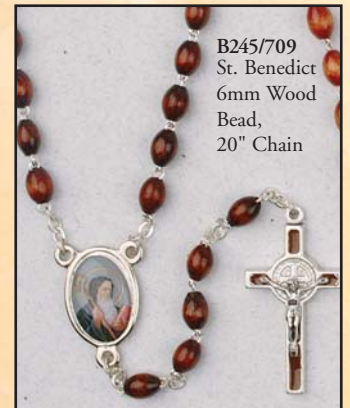

## St Benedict Rosaries

B245/119BEN  
4mm  
28"

B245/599CL  
6mm  
22"

B245/599BL 6mm Blue 22"

B245/595BK  
4mm  
17"  
Available in  
Clear

B245/709  
St. Benedict  
6mm Wood  
Bead,  
20" Chain

**B245/614S**  
8mm Tear shape Simulated Mother-of-pearl bead. 23" silver plated, solder link chain.

**B245/687 WH**  
7mm Oval bead with delicate gold striping. 23" gold plated, twisted wire chain. Specify bead: WH.

**B245/589SCL**  
8mm Heart shape, AB glass bead. 19" Gold plated chain. Specify chain and bead colors: G PK, G WH, S PK, S WH.

**B245/25S**  
6mm  
17" Gold or Silver

**B245/138CL**  
7mm  
23" Clear, Blue, Green and Red

**B245/SS6 WH**  
6mm Genuine Mother-of-Pearl bead. 18" Gold filled (18Kt) Chain, CX and Center. Specify bead color: Bl, or WH.