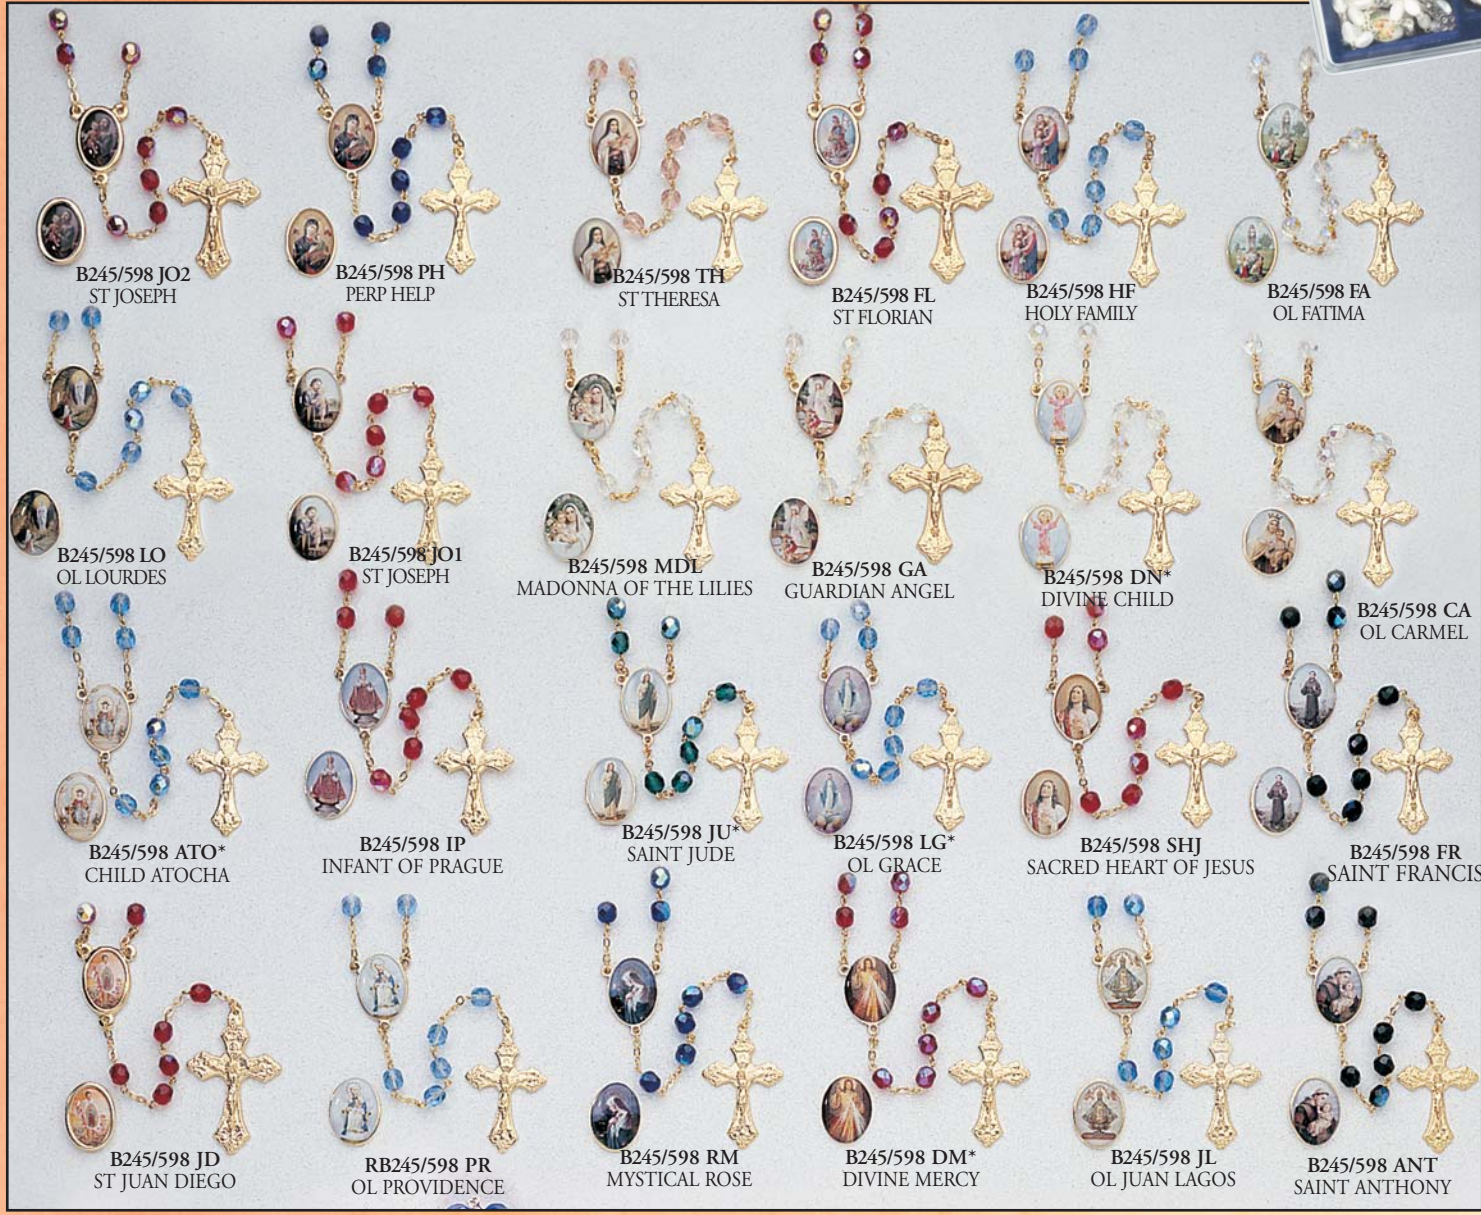

The R598 Crystal Rosary Series

Imported from Italy

Featuring Designs From the studios of Cromo NB. Features Center Piece with Matching
Lapel Pin, 7mm Crystal Beads set in an 18" Gold or Silver Chain. Rosary Gift Box Included!
Min. Order 3 Pcs. * = Available in Silver Chain & Crucifix

B245/598IHM
IMMACULATE HEART OF MARY